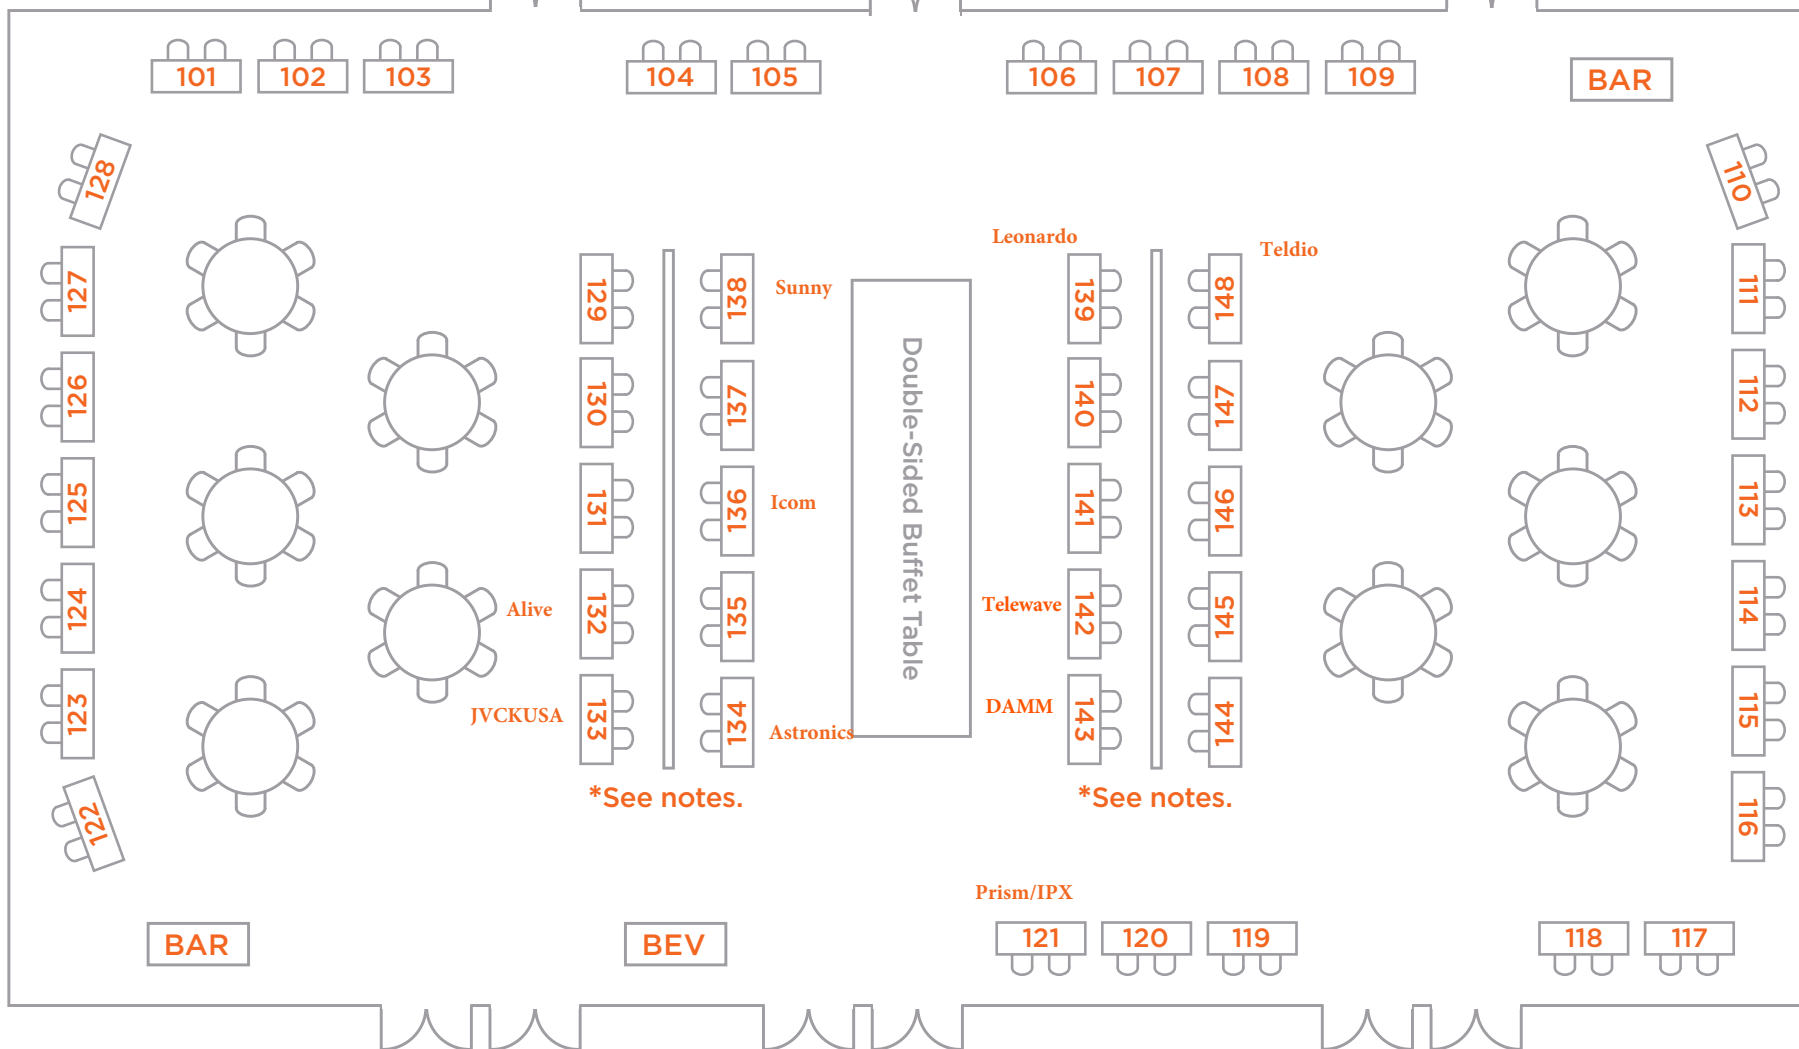

Sinclair

Eventide

Wireless Supply Avari

Ormandy Opt-In ET Fusion Motorola

M4D

Luxent

Westell

EMR

Hytera

RFI

Tait

Duracom, Newmar, Power Prod.

Diga-Talk

SI